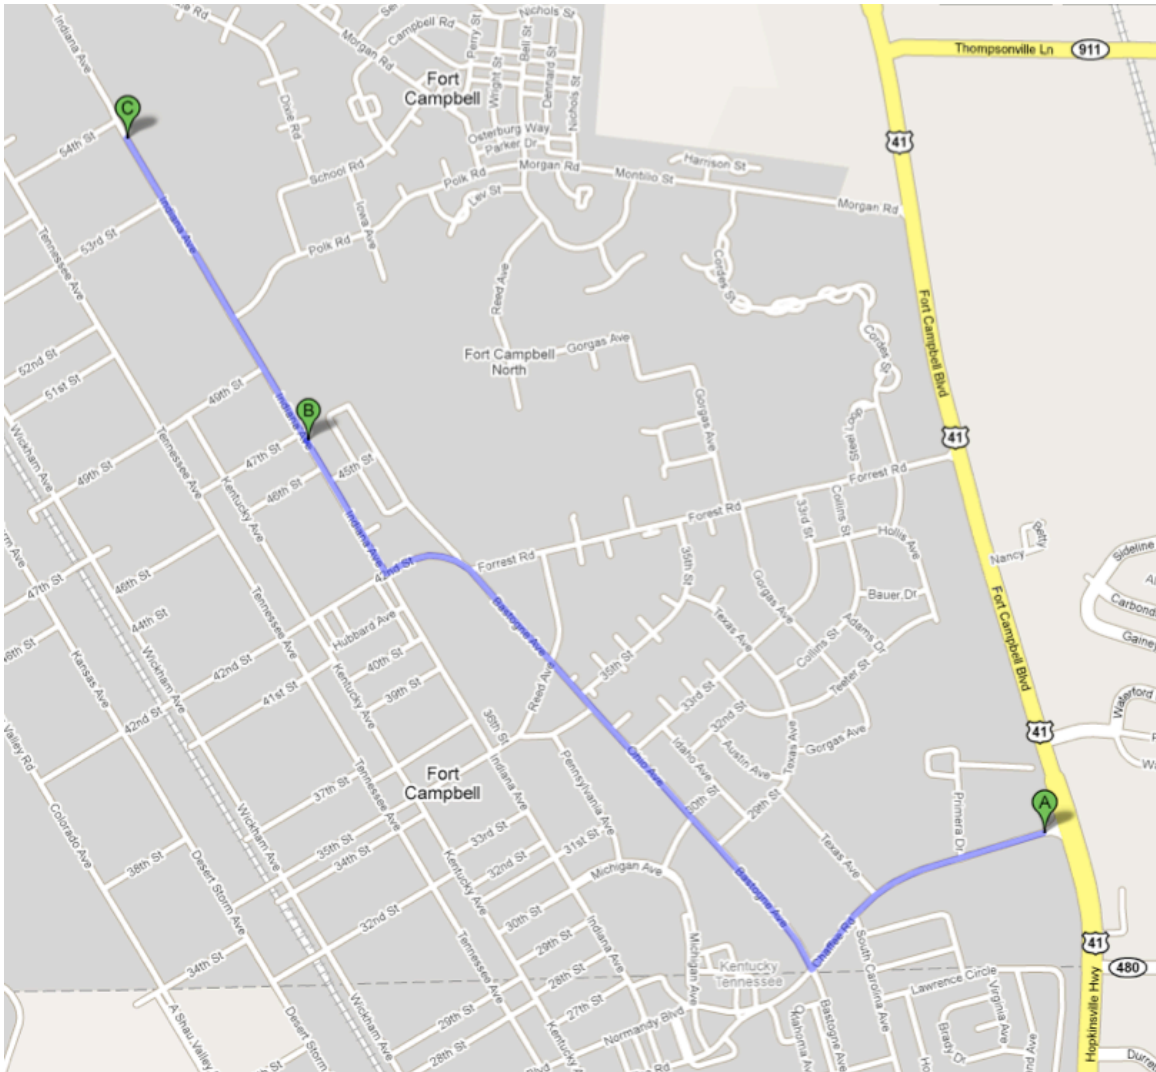

Fort Campbell PWOC Directions

- A: Chaffee is GATE 4 (visitor center if a pass is needed).
- B: 3101 Indiana Ave is the RSO building for homeschoolers
- C: 54th and Indiana Ave is Memorial Chapel for PWOC & kids 6 months – 5 years

Driving Directions:

1. Head west on Chaffee Rd toward Primera Dr - 0.5 mi
2. Turn right at Bastogne Ave - 1.0 mi
3. Continue on 42nd St - 0.2 mi
4. Turn right at Indiana Ave - 0.3 mi

Arrive at: 3101 Indiana Ave 

5. Head northwest on Indiana Ave toward 47th St - 0.6 mi

Arrive at: 54th & Indiana Ave 